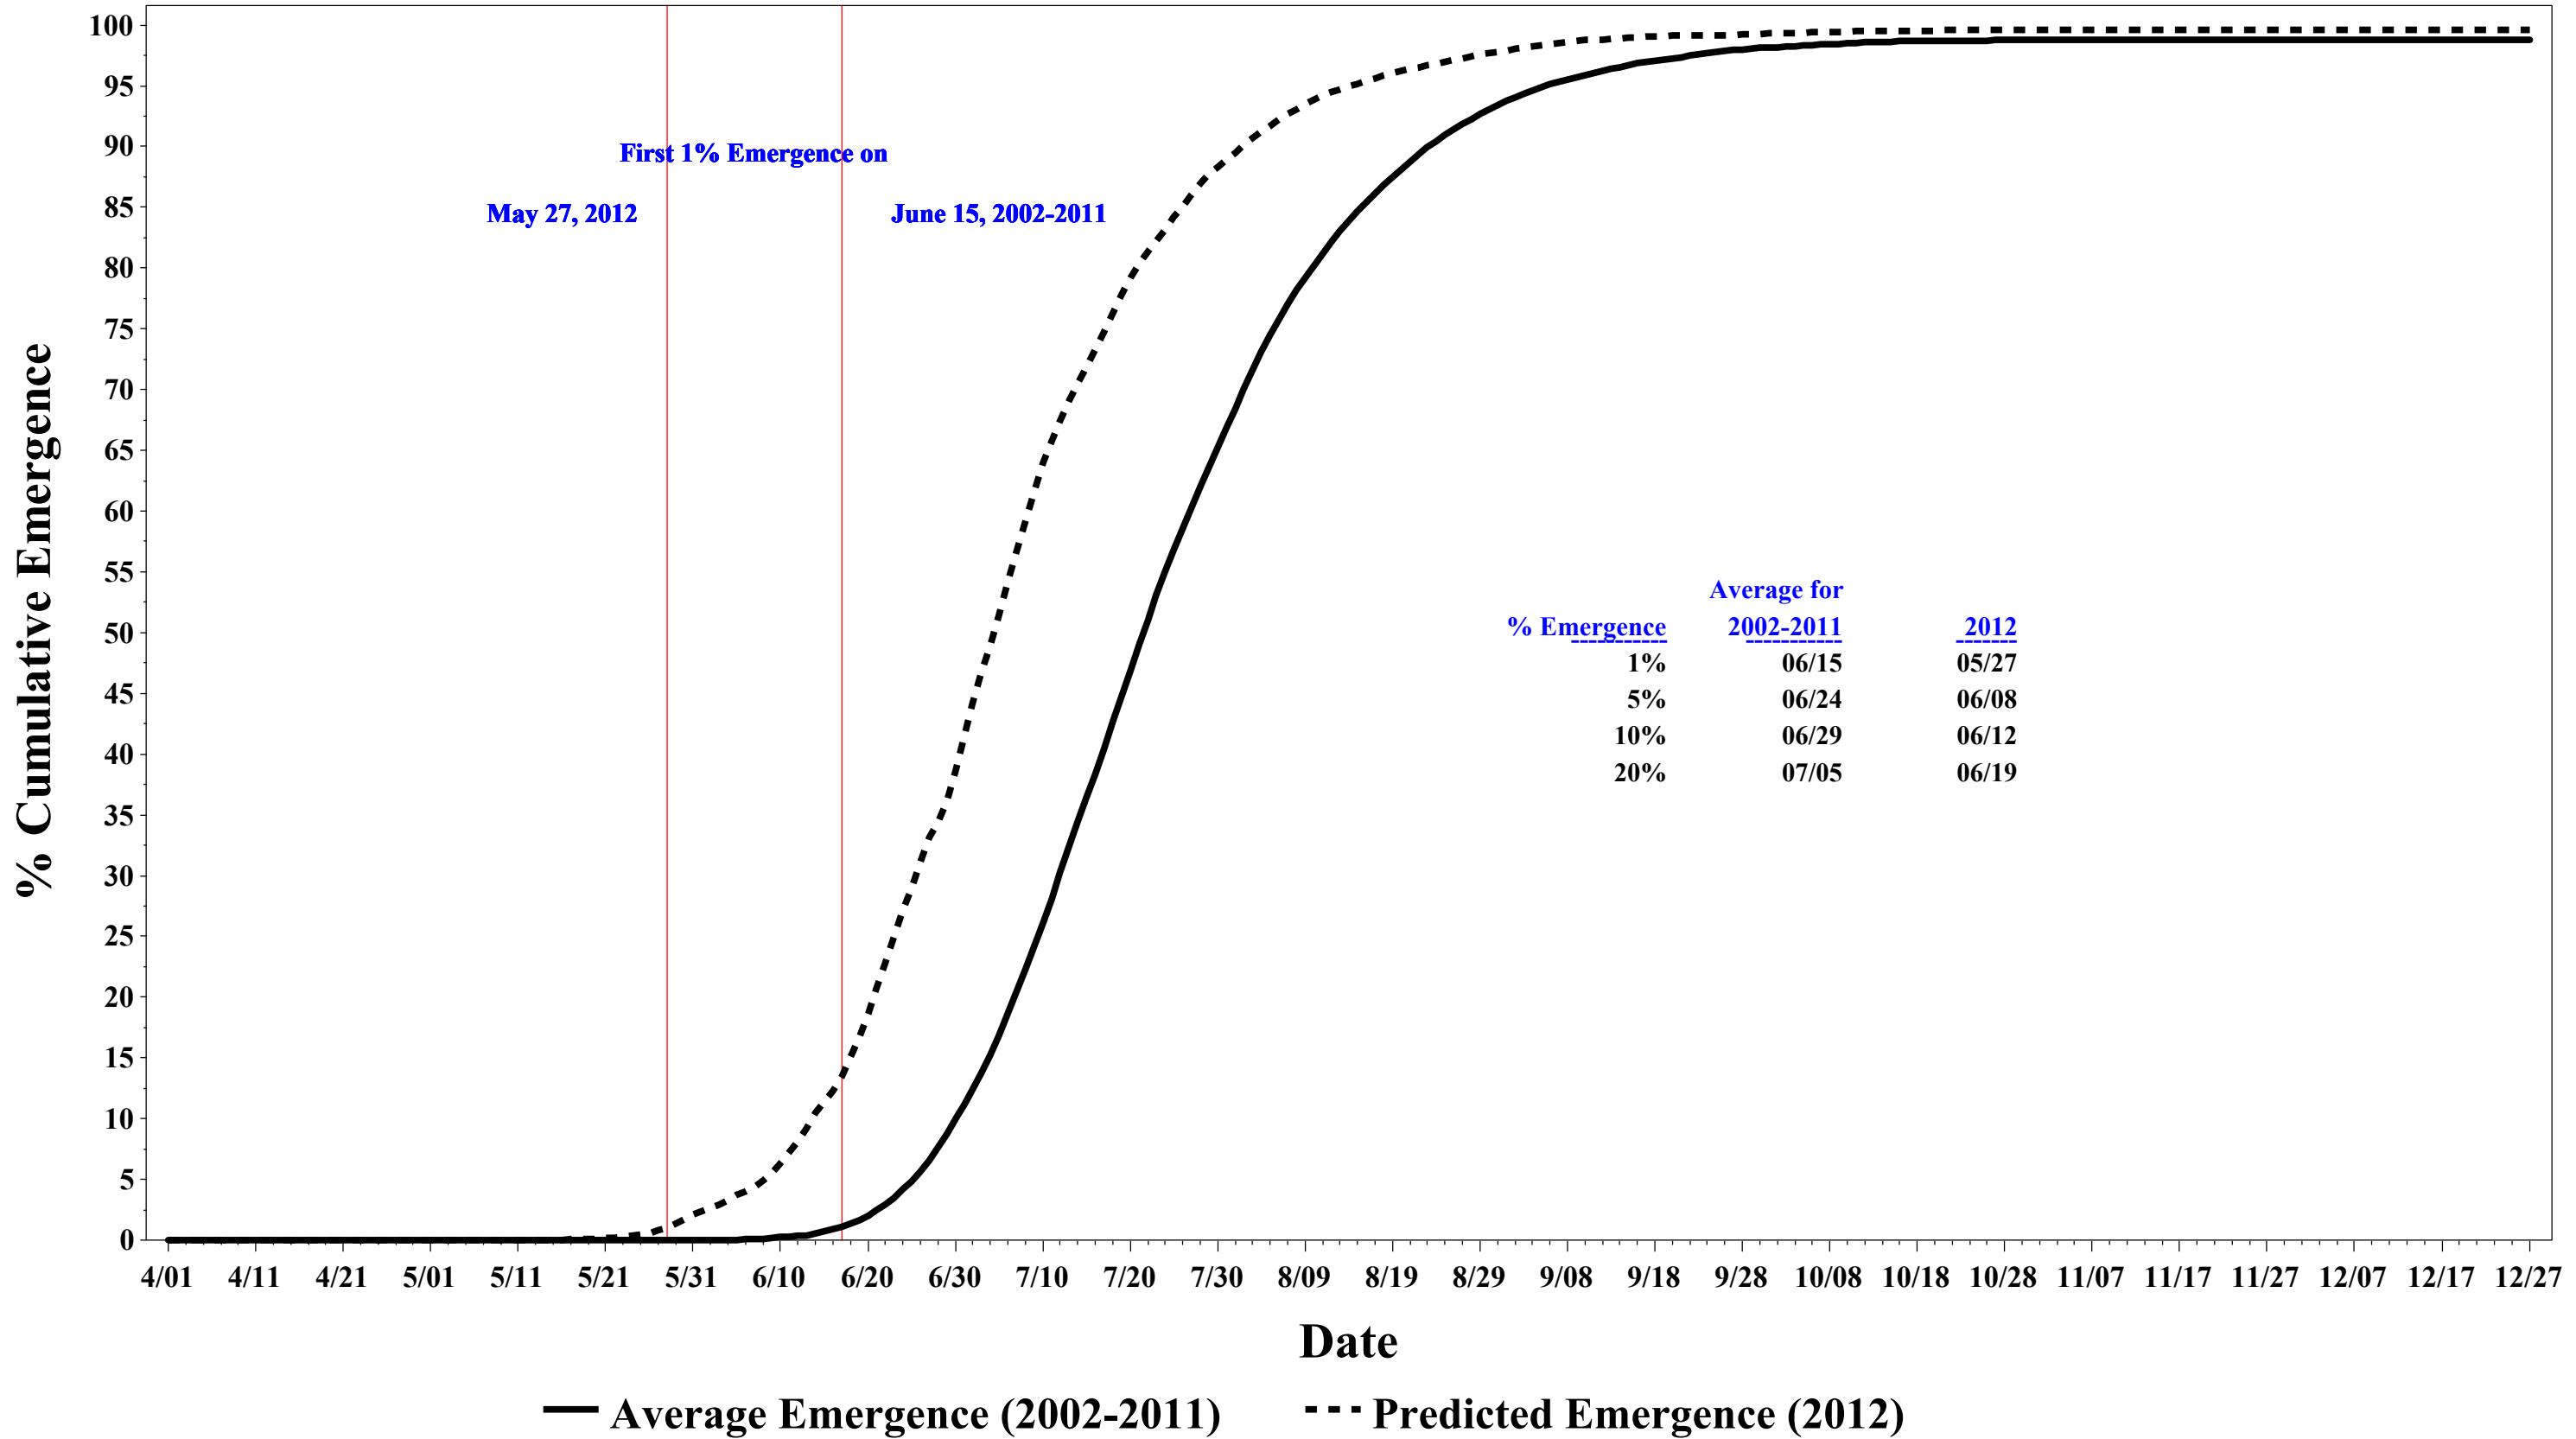

Adult Asian Longhorn Beetle Emergence - 2012

As of September 25, 2012

Cincinnati, Ohio

Emergence may begin approximate 20 day(s) earlier in 2012 than 2002-2011